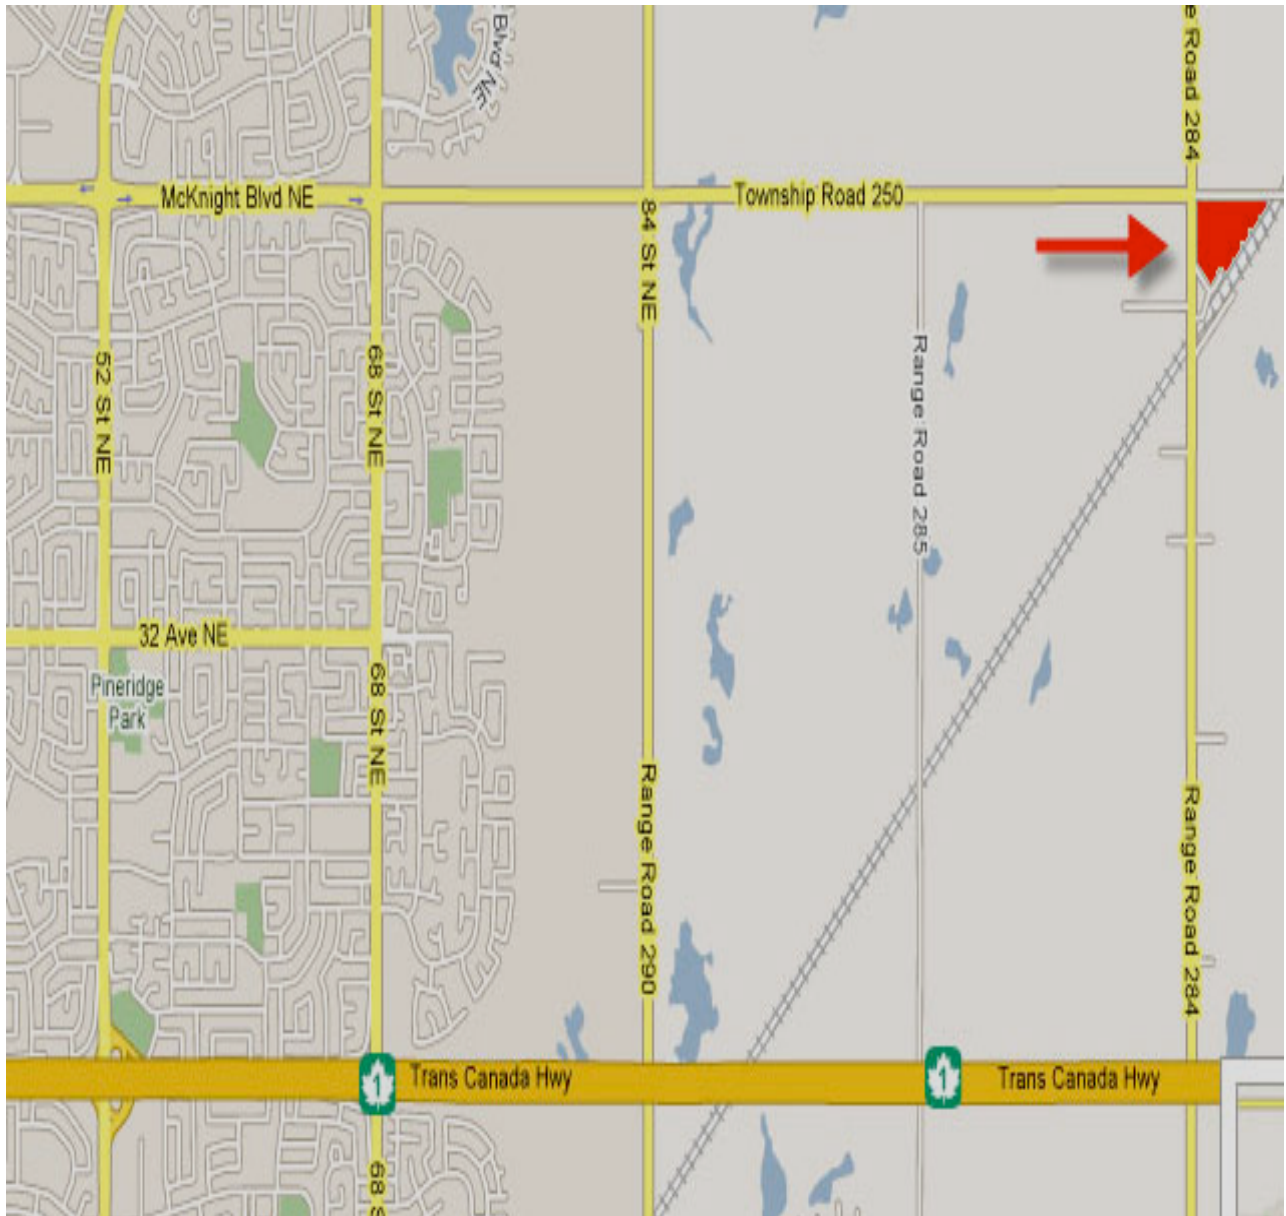

Sangat Arriving by Car

Bachitar Singh
403-293-7417

Avtar Singh
403 236 8928

Sukhjeet Singh
403 978 4526

Please see map on back for directions

Khalsa School Calgary
245228 Range Road 284
Calgary, Alberta, Canada

From: Edmonton :

From Deerfoot Tr., take McKnight Blvd East until you are at the stop sign of range road 284 ,take right and school is immediately on the left side.

From: Vancouver

Pass the city of Calgary and 84th St on HWY # 1 (16th Ave.).